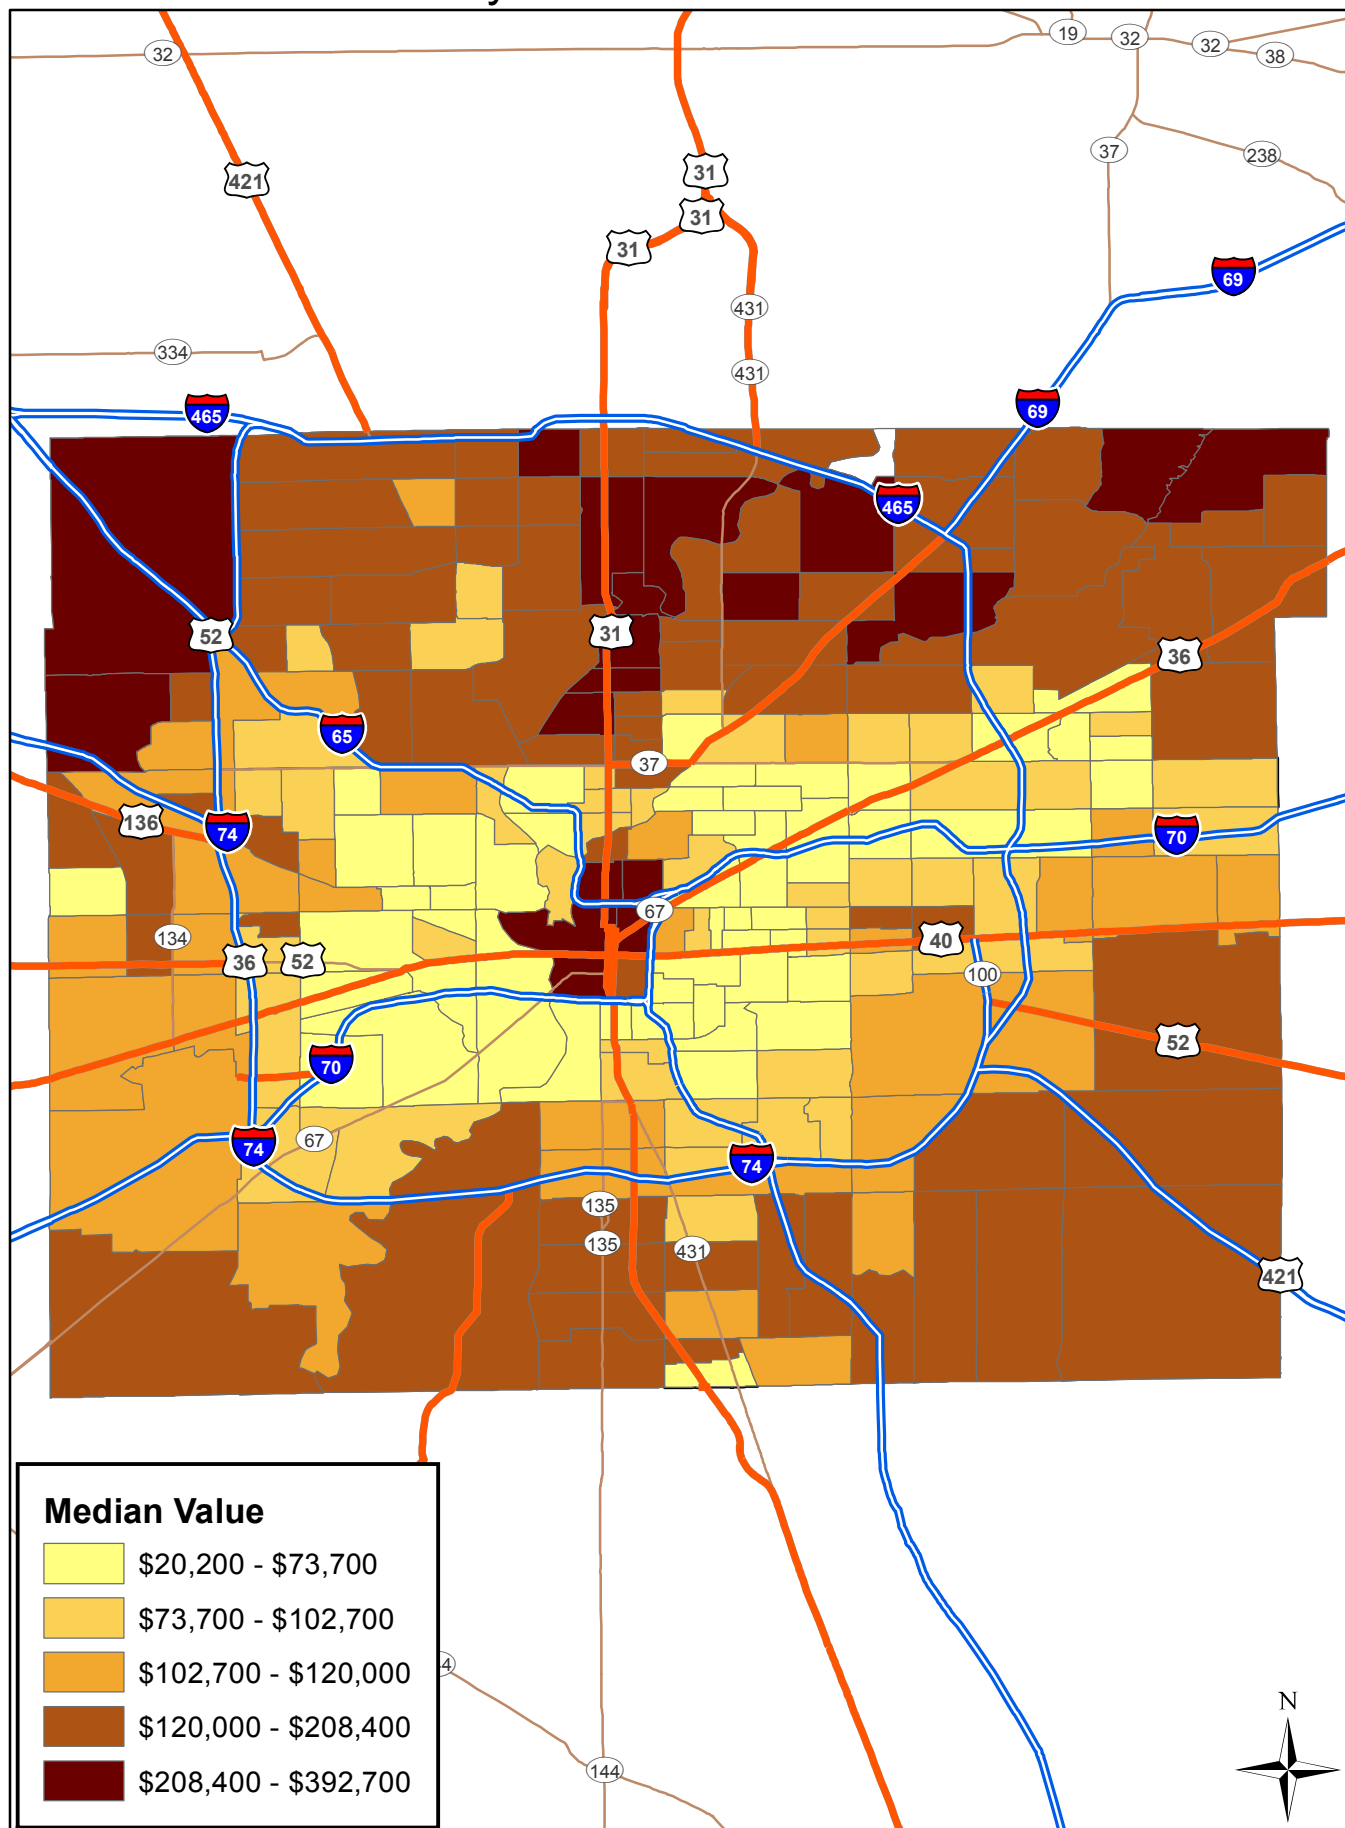

Marion County Census Tracts: Median Value

0 1.25 2.5 5 Miles